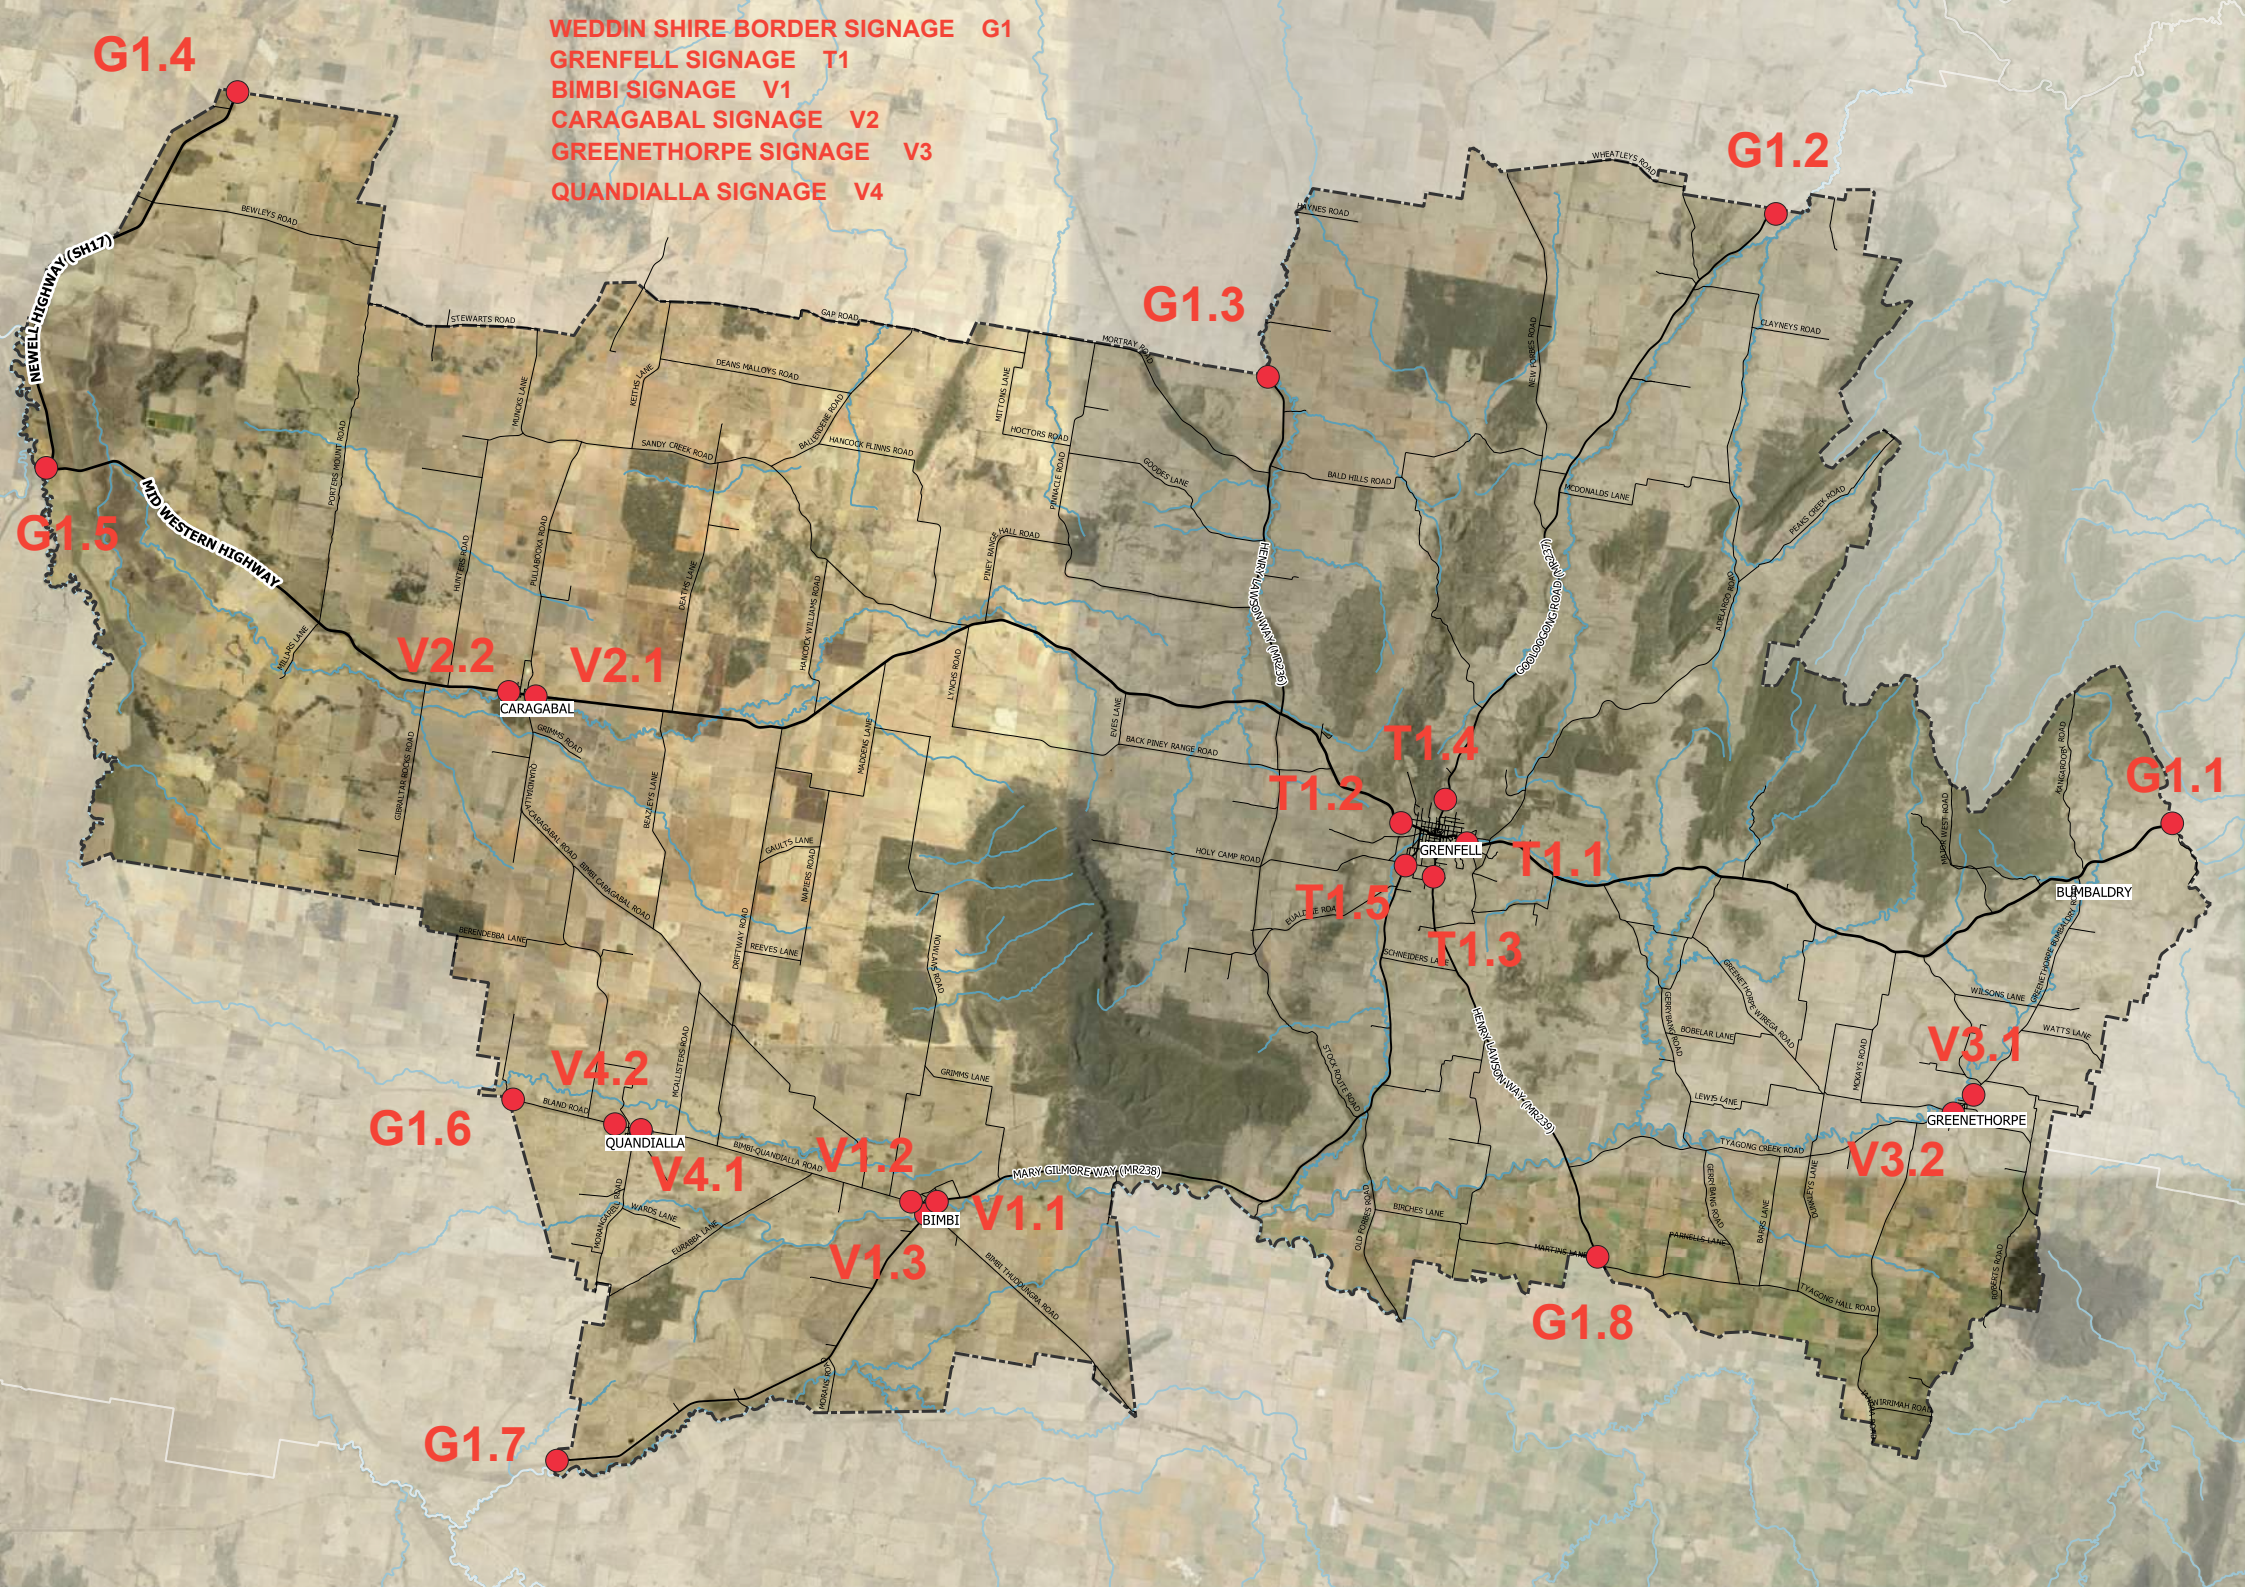

G1.4

WEDDIN SHIRE BORDER SIGNAGE G1
GRENFELL SIGNAGE T1
BIMBI SIGNAGE V1
CARAGABAL SIGNAGE V2
GREENETHORPE SIGNAGE V3
QUANDIALLA SIGNAGE V4

G1.2

G1.3

G1.5

V2.2

V2.1

CARAGABAL

GREENETHORPE

V3.2

V4.2

G1.6

QUANDIALLA

V4.1

V1.2

BIMBI

V1.1

V1.3

G1.8

G1.7

3.1

Signage Family

G1

LGA Gateway Signage

T1

Town Entry Signage

V1

V2

V3

V4

Village Entry Signage